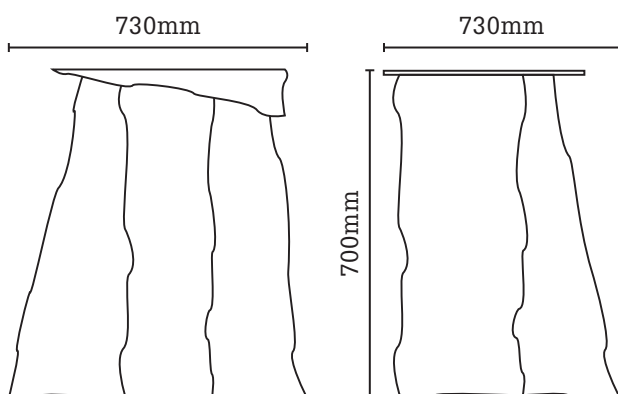

Paper Plastic

TABLE PAIR

300gsm watercolour paper in red, injected with plastic
Bee Carnauba Blend

L 730mm x W 420mm x H 700mm

Edition of 10, £2400 (ex. VAT)

What gives these pieces their form is 300gsm watercolour paper. The paper is injected with plastic and manipulated to create unique shapes whilst setting. The plastic sets rapidly to create very strong forms which can support high loads whilst remaining extremely light. Made for Future Heritage 2017 at Decorex

lowrylondon.com

richard@lowrylondon.com

+44 (0)7826 949 598

Paper Plastic

TABLE 1

300gsm watercolour paper in black, injected with plastic
Bee Carnauba Blend

L 730mm x W 420mm x H 700mm

Edition of 10, £2400 (ex. VAT)

What gives these pieces their form is 300gsm watercolour paper. The paper is injected with plastic and manipulated to create unique shapes whilst setting. The plastic sets rapidly to create very strong forms which can support high loads whilst remaining extremely light. Made for Future Heritage 2017 at Decorex