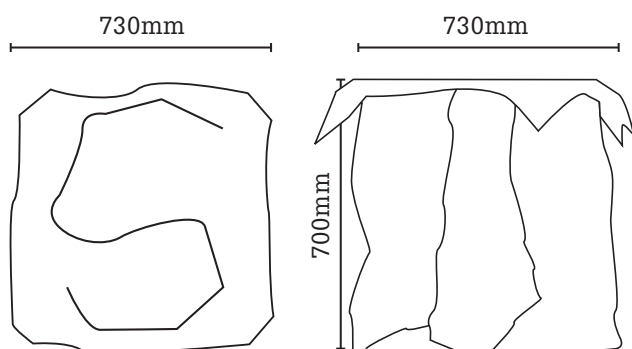

Paper Plastic

TABLE PAIR

300gsm watercolour paper in red, injected with plastic
Bee Carnauba Blend

L 730mm x W 420mm x H 700mm

Edition of 10, £2400 (ex. VAT)

What gives these pieces their form is 300gsm watercolour paper. The paper is injected with plastic and manipulated to create unique shapes whilst setting. The plastic sets rapidly to create very strong forms which can support high loads whilst remaining extremely light. Made for Future Heritage 2017 at Decorex

lowrylondon.com

richard@lowrylondon.com

+44 (0)7826 949 598

Paper Plastic

TABLE 1

300gsm watercolour paper in black, injected with plastic
Bee Carnauba Blend

L 730mm x W 420mm x H 700mm

Edition of 10, £2400 (ex. VAT)

What gives these pieces their form is 300gsm watercolour paper. The paper is injected with plastic and manipulated to create unique shapes whilst setting. The plastic sets rapidly to create very strong forms which can support high loads whilst remaining extremely light. Made for Future Heritage 2017 at Decorex