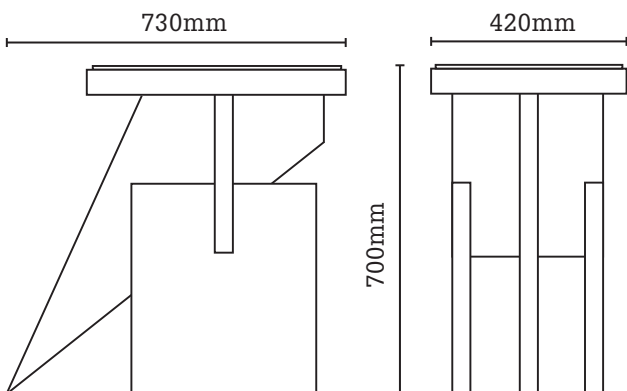

Variation Study

LAMP TABLE III
Black Walnut, Concrete, Oil Varnish Blend,
Bee Carnauba Blend

L 730mm x W 420mm x H 700mm
Edition of 10, £2400 (ex. VAT)

This series is a study into how variance can be achieved within a set of defined specifications. I was inspired by a quote from Frank Lloyd Wright which got me thinking how important individuality is and how repetitive manufacturing processes can sacrifice this need.

L 675mm x W 420mm x H 700mm

Edition of 10, £2400 (ex. VAT)

This series is a study into how variance can be achieved within a set of defined specifications. I was inspired by a quote from Frank Lloyd Wright which got me thinking how important individuality is and how repetitive manufacturing processes can sacrifice this need.