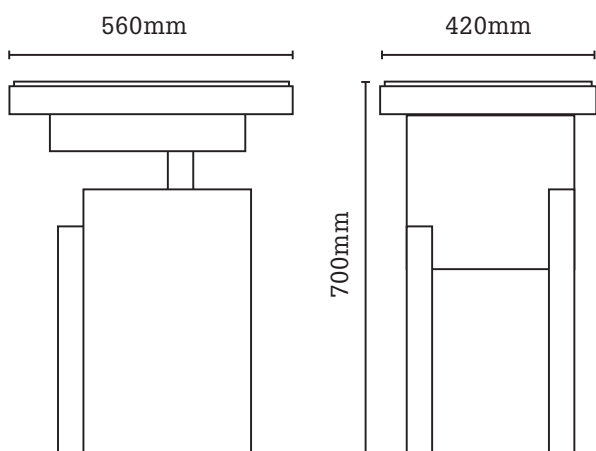

Variation Study

LAMP TABLE I
Black Walnut, Concrete, Oil Varnish Blend,
Bee Carnauba Blend

L 560mm x W 420mm x H 700mm
Edition of 10, £2400 (ex. VAT)

This series is a study into how variance can be achieved within a set of defined specifications. I was inspired by a quote from Frank Lloyd Wright which got me thinking how important individuality is and how repetitive manufacturing processes can sacrifice this need. "There should be as many (styles) of houses as there are kinds (styles) of people and as many differentiations as there are different individuals" - F.L. Wright

Variation Study

LAMP TABLE II

Black Walnut, Concrete, Oil Varnish Blend,
Bee Carnauba Blend

L 560mm x W 420mm x H 700mm

Edition of 10, £2400 (ex. VAT)

This series is a study into how variance can be achieved within a set of defined specifications. I was inspired by a quote from Frank Lloyd Wright which got me thinking how important individuality is and how repetitive manufacturing processes can sacrifice this need.

Variation Study

LAMP TABLE III
Black Walnut, Concrete, Oil Varnish Blend,
Bee Carnauba Blend

L 730mm x W 420mm x H 700mm
Edition of 10, £2400 (ex. VAT)

This series is a study into how variance can be achieved within a set of defined specifications. I was inspired by a quote from Frank Lloyd Wright which got me thinking how important individuality is and how repetitive manufacturing processes can sacrifice this need.

L 675mm x W 420mm x H 700mm

Edition of 10, £2400 (ex. VAT)

This series is a study into how variance can be achieved within a set of defined specifications. I was inspired by a quote from Frank Lloyd Wright which got me thinking how important individuality is and how repetitive manufacturing processes can sacrifice this need.