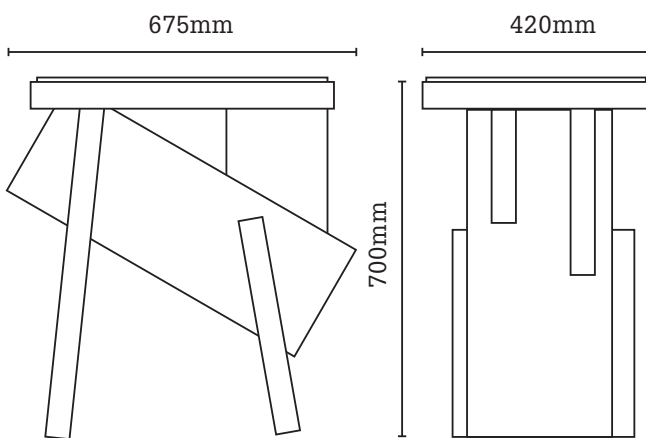

Variation Study

LAMP TABLE IV

Black Walnut, Concrete, Oil Varnish Blend,
Bee Carnauba Blend

L 675mm x W 420mm x H 700mm

Edition of 10, £2400 (ex. VAT)

This series is a study into how variance can be achieved within a set of defined specifications. I was inspired by a quote from Frank Lloyd Wright which got me thinking how important individuality is and how repetitive manufacturing processes can sacrifice this need.

“There should be as many (styles) of houses as there are kinds (styles) of people and as many differentiations as there are different individuals” - F.L. Wright

lowrylondon.com

richard@lowrylondon.com

+44 (0)7826 949 598