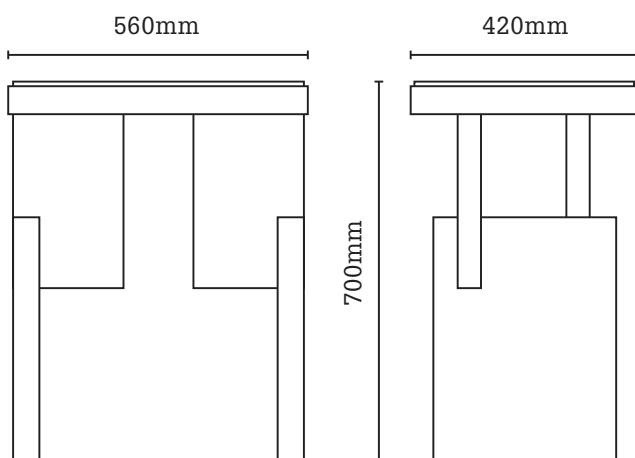

Variation Study

LAMP TABLE I
Black Walnut, Concrete, Oil Varnish Blend,
Bee Carnauba Blend

L 560mm x W 420mm x H 700mm
Edition of 10, £2400 (ex. VAT)

This series is a study into how variance can be achieved within a set of defined specifications. I was inspired by a quote from Frank Lloyd Wright which got me thinking how important individuality is and how repetitive manufacturing processes can sacrifice this need. "There should be as many (styles) of houses as there are kinds (styles) of people and as many differentiations as there are different individuals" - F.L. Wright

Variation Study

LAMP TABLE II

Black Walnut, Concrete, Oil Varnish Blend,
Bee Carnauba Blend

L 560mm x W 420mm x H 700mm

Edition of 10, £2400 (ex. VAT)

This series is a study into how variance can be achieved within a set of defined specifications. I was inspired by a quote from Frank Lloyd Wright which got me thinking how important individuality is and how repetitive manufacturing processes can sacrifice this need.

Variation Study

LAMP TABLE III
Black Walnut, Concrete, Oil Varnish Blend,
Bee Carnauba Blend

L 730mm x W 420mm x H 700mm
Edition of 10, £2400 (ex. VAT)

This series is a study into how variance can be achieved within a set of defined specifications. I was inspired by a quote from Frank Lloyd Wright which got me thinking how important individuality is and how repetitive manufacturing processes can sacrifice this need.

L 675mm x W 420mm x H 700mm

Edition of 10, £2400 (ex. VAT)

This series is a study into how variance can be achieved within a set of defined specifications. I was inspired by a quote from Frank Lloyd Wright which got me thinking how important individuality is and how repetitive manufacturing processes can sacrifice this need.