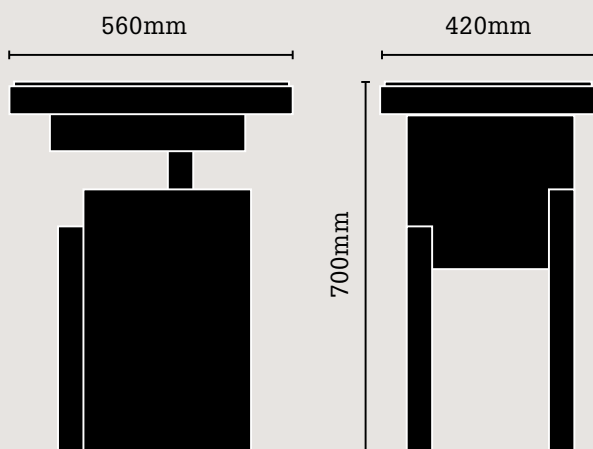

## Variation Study

LAMP TABLE I  
Black Walnut, Concrete, Oil Varnish Blend,  
Bee Carnauba Blend

L 560mm x W 420mm x H 700mm

This series is a study into how variance can be achieved within a set of defined specifications. I was inspired by a quote from Frank Lloyd Wright which got me thinking how important individuality is and how repetitive manufacturing processes can sacrifice this need.

“There should be as many (styles) of houses as there are kinds (styles) of people and as many differentiations as there are different individuals” - F.L. Wright