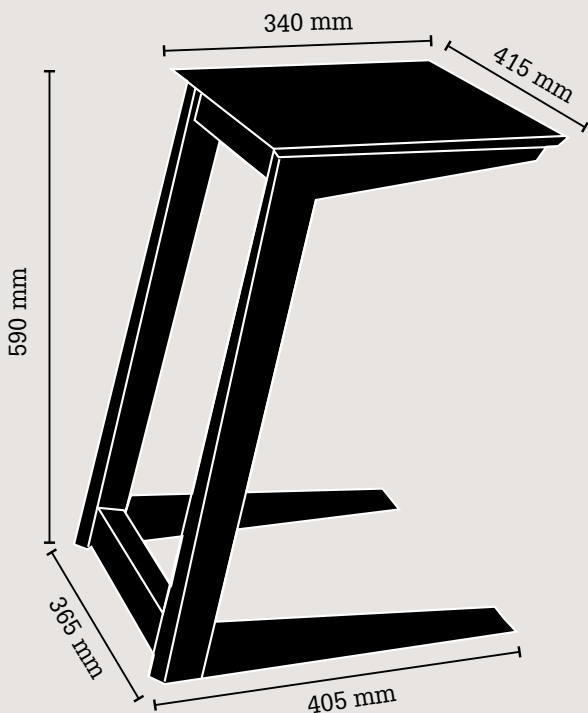

Laptop Table

LAPTOP TABLE

L 450 mm x W 365 mm x H 590 mm

Slide the laptop table underneath your sofa to work on whilst getting comfortable, or neatly store it away under an armchair as a minimal side table. The surface is designed to comfortably support a 15" laptop or can be used in any way that works for you and your devices.