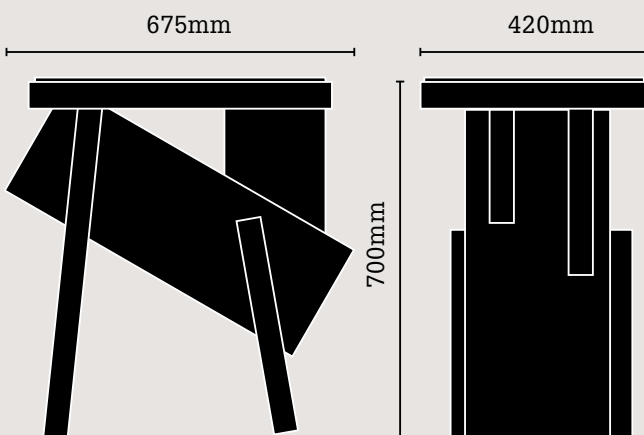

Variation Study

LAMP TABLE IV
Black Walnut, Concrete, Oil Varnish Blend,
Bee Carnauba Blend

L 675mm x W 420mm x H 700mm

This series is a study into how variance can be achieved within a set of defined specifications. I was inspired by a quote from Frank Lloyd Wright which got me thinking how important individuality is and how repetitive manufacturing processes can sacrifice this need.

“There should be as many (styles) of houses as there are kinds (styles) of people and as many differentiations as there are different individuals” - F.L. Wright