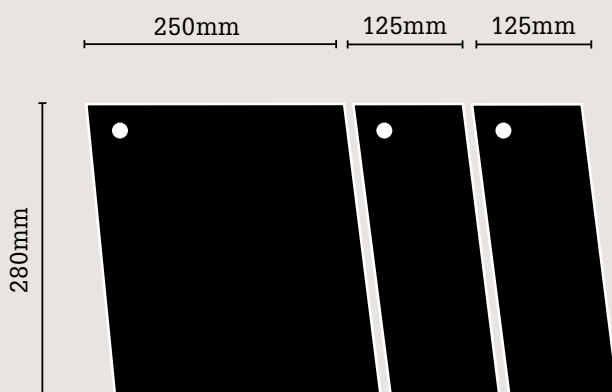

Chopboard Set

CHOPBOARD SET

L 280mm x W 125mm

We make our gift-boxed set of three chopping boards from local British woods. The angled cuts make for perfect presentation platters so you can get creative when entertaining.

Limited quantities of English Walnut, London Plane, and English Sycamore.

Made by hand in London, they arrive in a reusable cardboard presentation box with wood shavings for packaging.

lowrylondon.com
richard@lowrylondon.com
+44 (0)207 018 5353