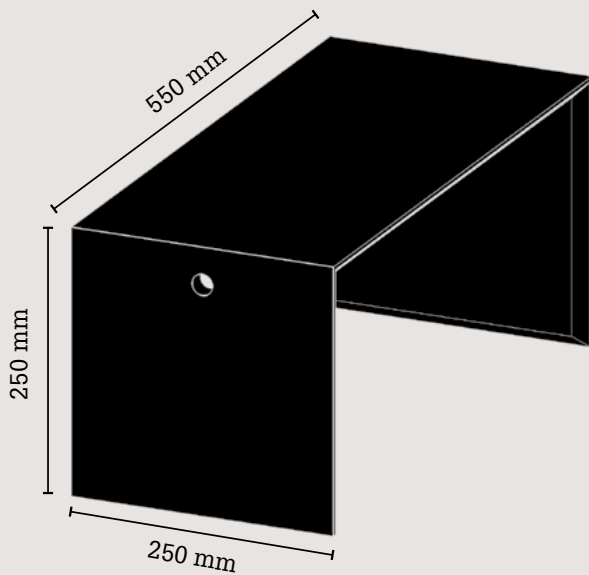

Utility Table

UTILITY TABLE

L 550mm x W 250mm x H 250mm

A truly multifunctional piece of furniture: stool, side table, tray, toddler seat, step-up, desk riser, butler tray, foot stool, laptop sofa tray. The possibilities are endless.